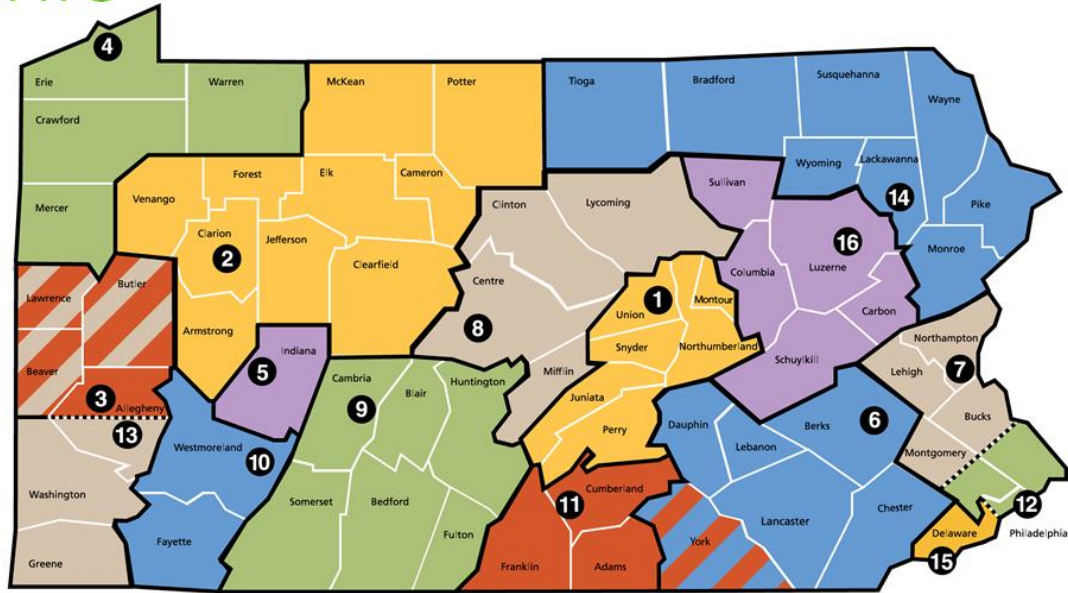

# PASBDC Map & Contact Info

\*Philadelphia county is served by Temple and Widener SBDC

= county shared by Kutztown and Shippensburg

= county shared by Duquesne and University of Pittsburgh

©PASBDC | [pasbdc.org](http://pasbdc.org) | <https://pasbdc.org/services/continuity/disruption-recovery>